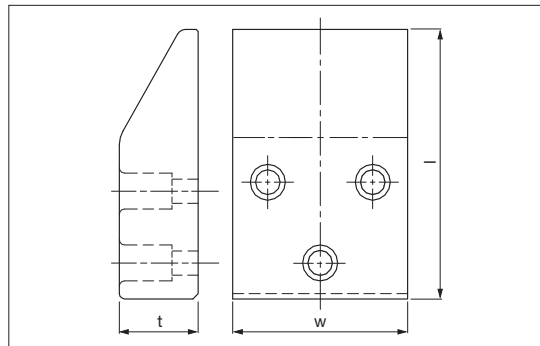

Cuneo *Cam dwell wear plate, steel*

Codice	Materiale
Cod. WDX7-65	42CrMo4 HRC 56 ÷ 60

FORD code	t	w	l	FORD code	t	w	l	FORD code	t	w	l
WDX7-65-09100125X	30	100	125	WDX7-65-09125125X	30	125	125	WDX7-65-09160125X	30	160	125
WDX7-65-09100150X	45	100	150	WDX7-65-09125150X	45	125	150	WDX7-65-09160150X	45	160	150
WDX7-65-09100170X	60	100	170	WDX7-65-09125170X	60	125	170	WDX7-65-09160170X	60	160	170

Esempio di ordinazione/Order example = WDX7-65-09100125X (FORD code)